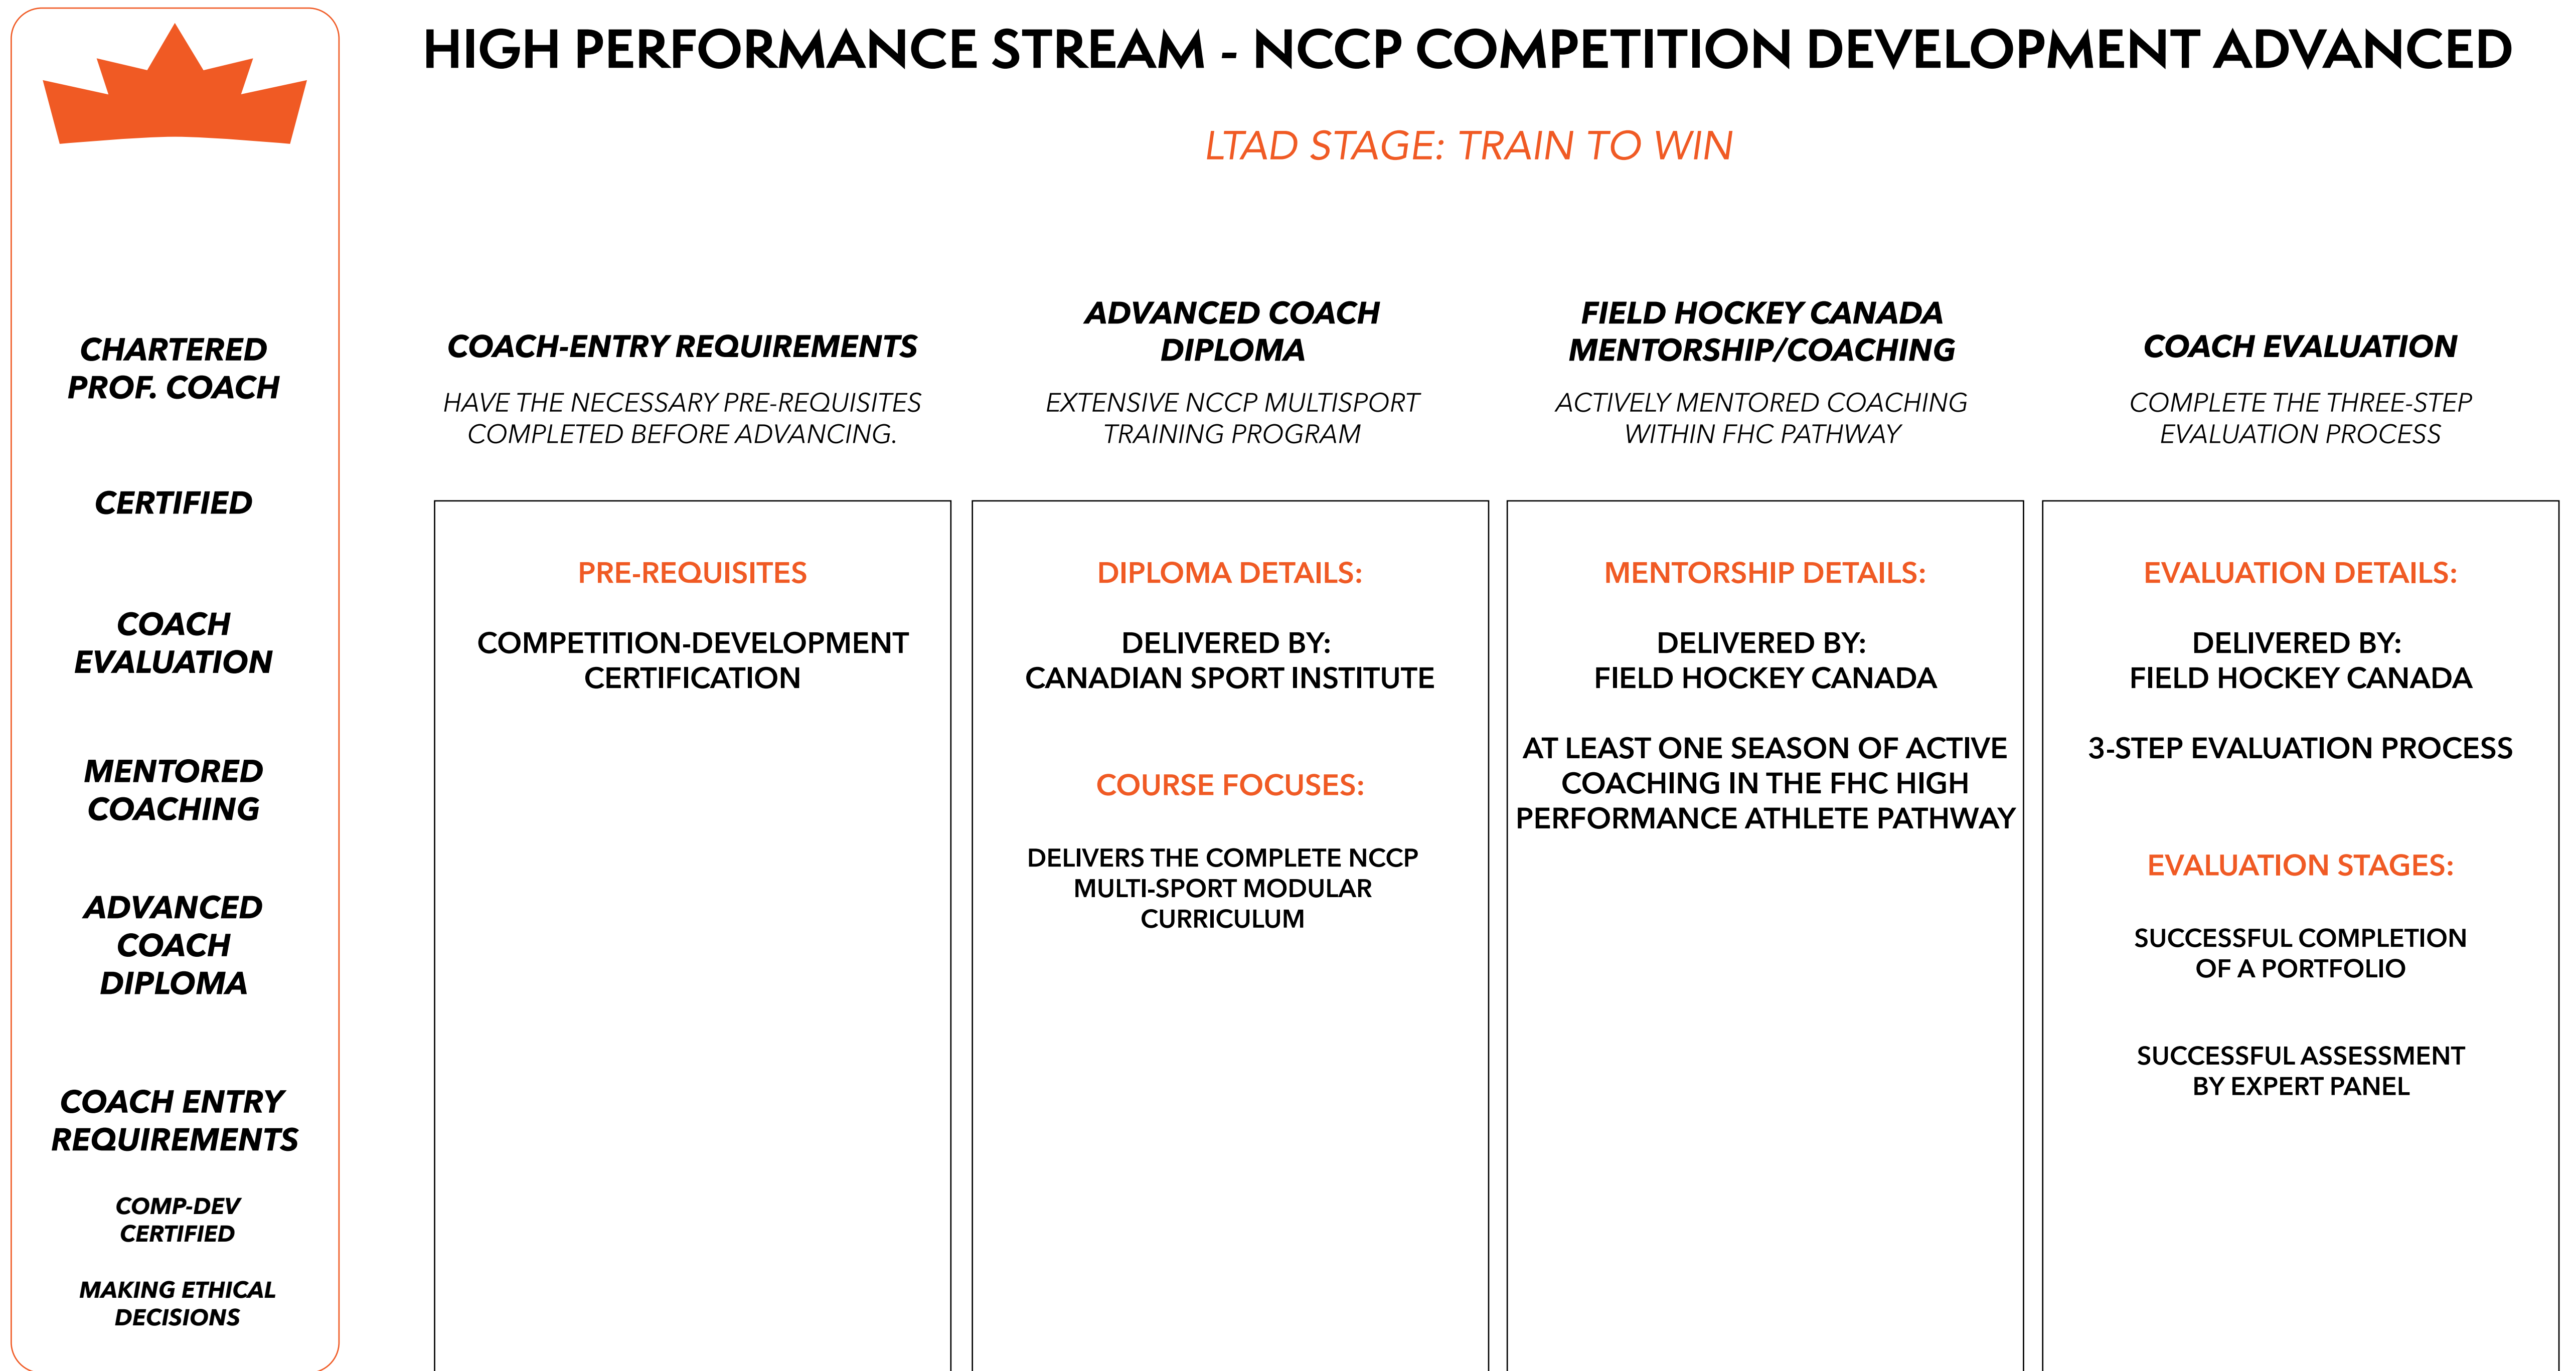

FIELD HOCKEY CANADA NCCP COACH EDUCATION PATHWAY

NATIONAL COACH CERTIFICATION PROGRAM - DETAILED COURSE CONTENT

HIGH PERFORMANCE STREAM - NCCP COMPETITION DEVELOPMENT ADVANCED

LTAD STAGE: TRAIN TO WIN

STEP 1

STEP 2

STEP 3

STEP 4