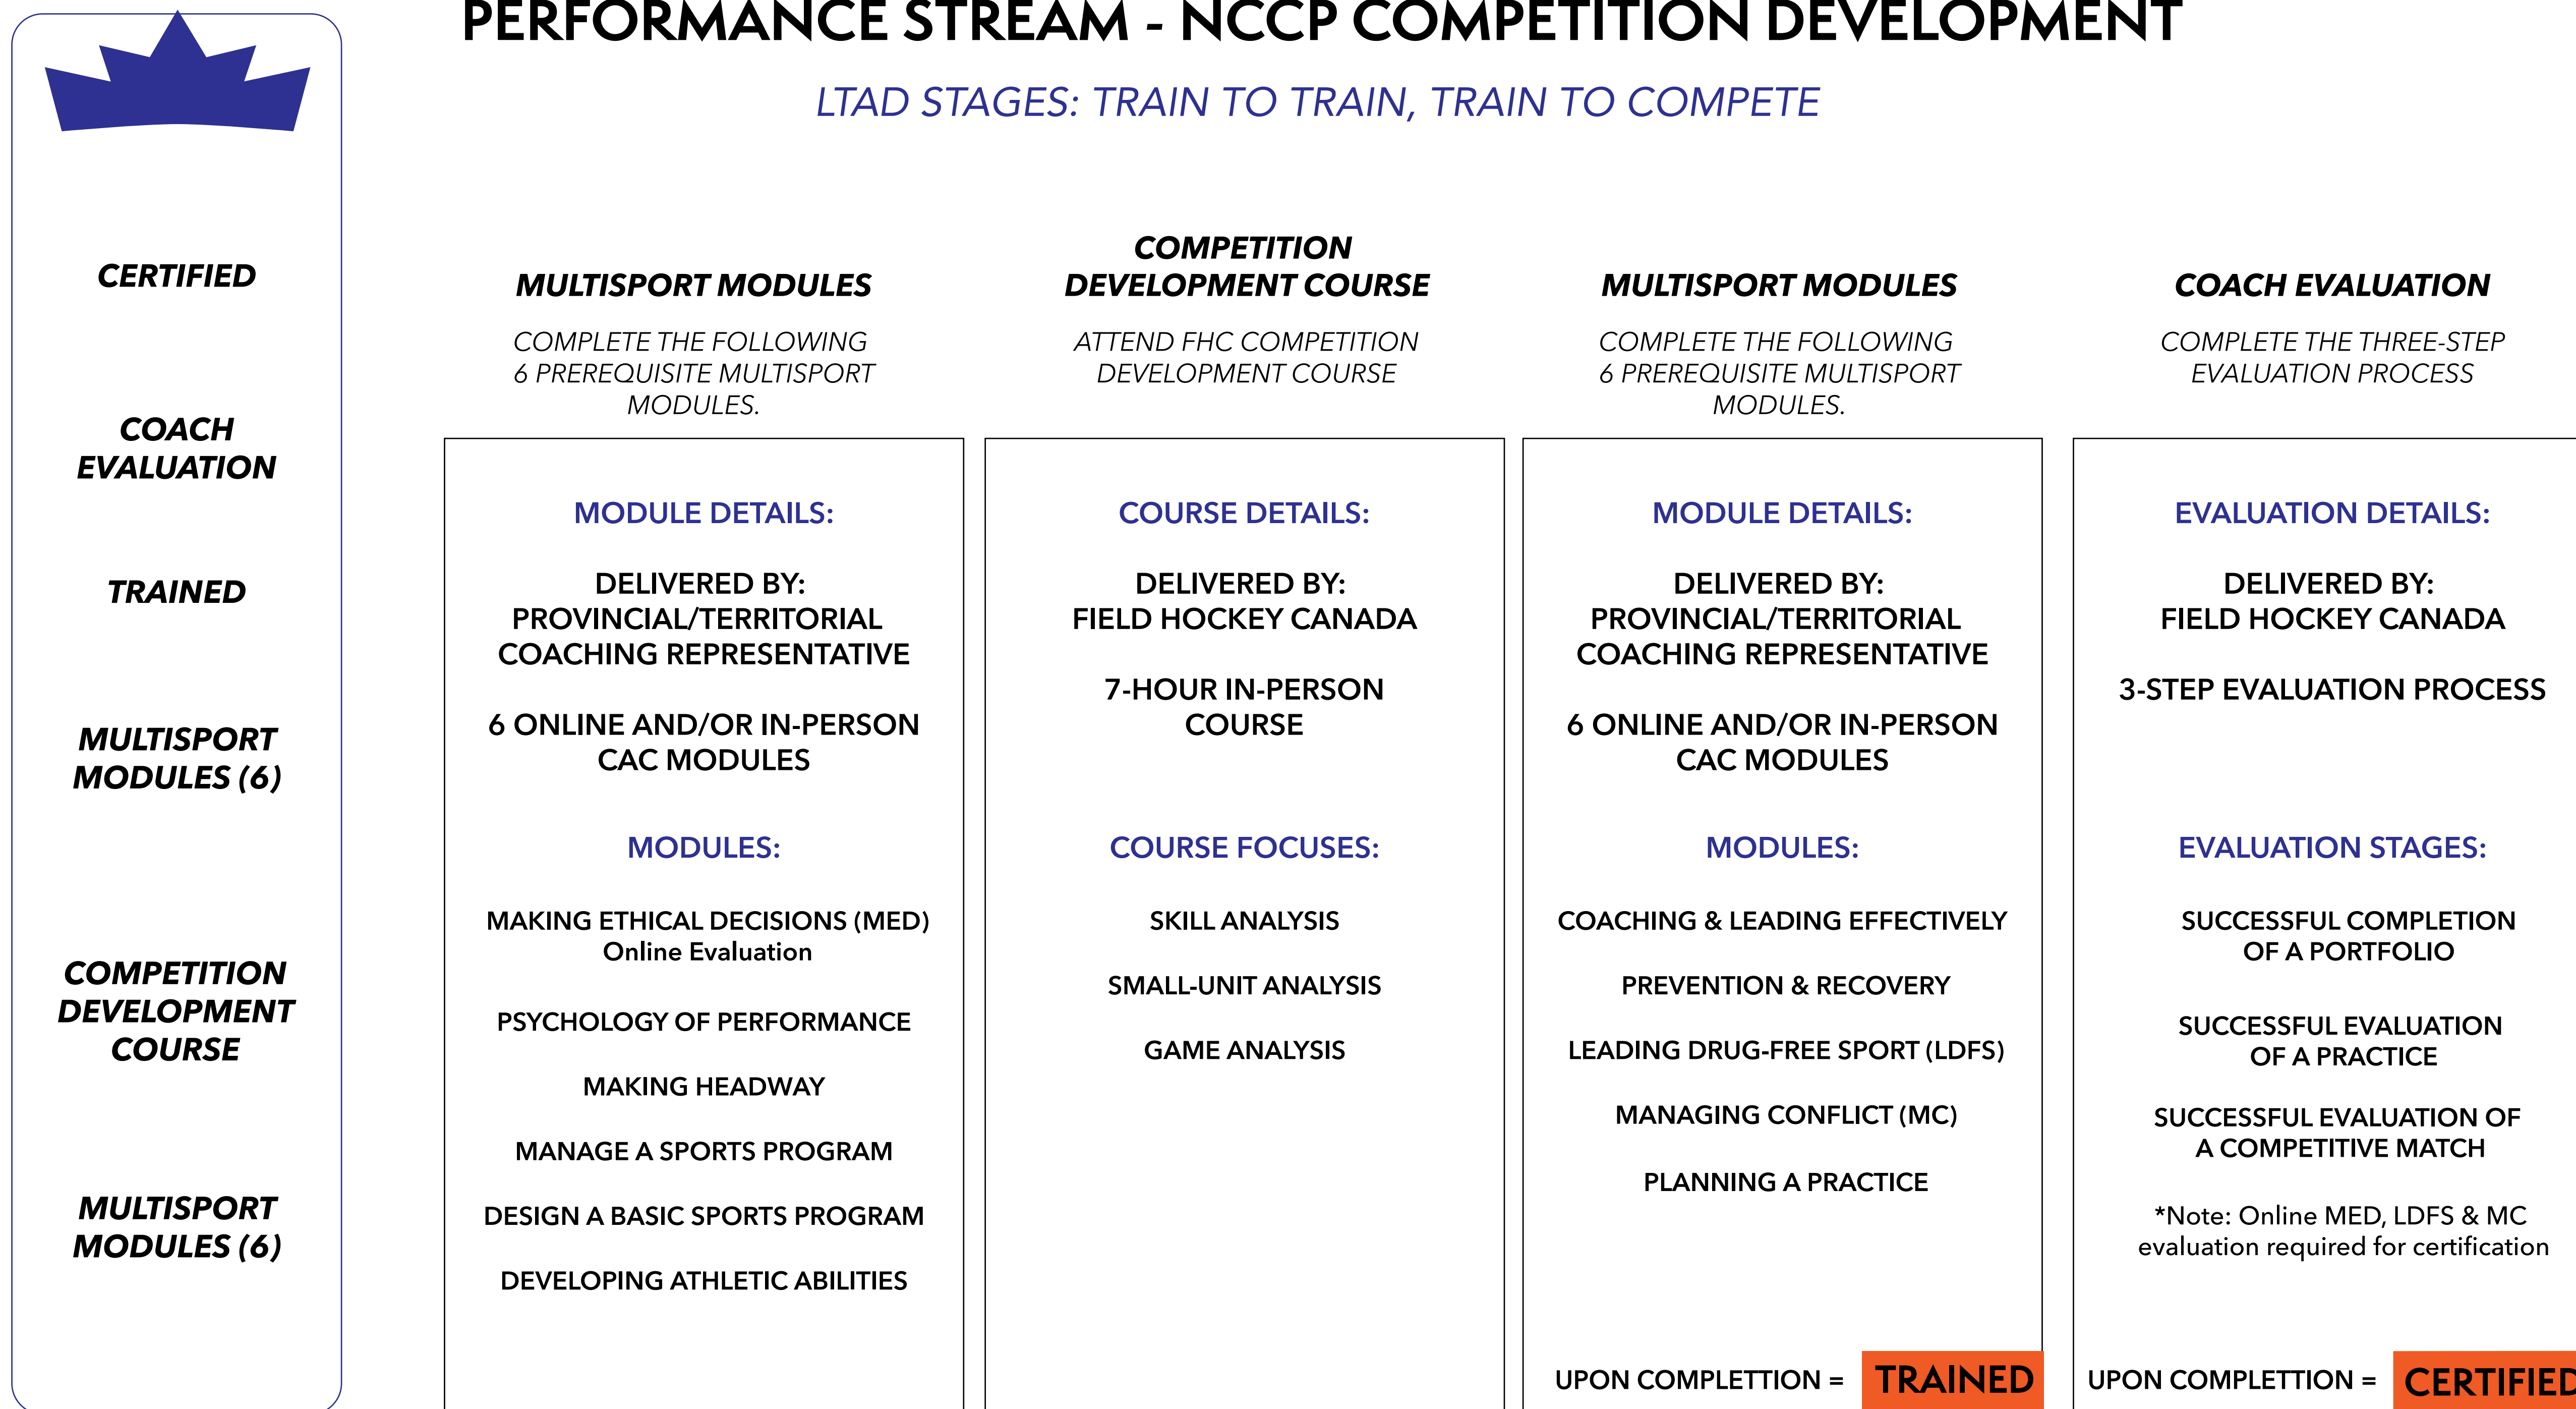

FIELD HOCKEY CANADA NCCP COACH EDUCATION PATHWAY

NATIONAL COACH CERTIFICATION PROGRAM - DETAILED COURSE CONTENT

PERFORMANCE STREAM - NCCP COMPETITION DEVELOPMENT

LTAD STAGES: TRAIN TO TRAIN, TRAIN TO COMPETE

Please note: coaches wishing to challenge the system, can go directly to step four.